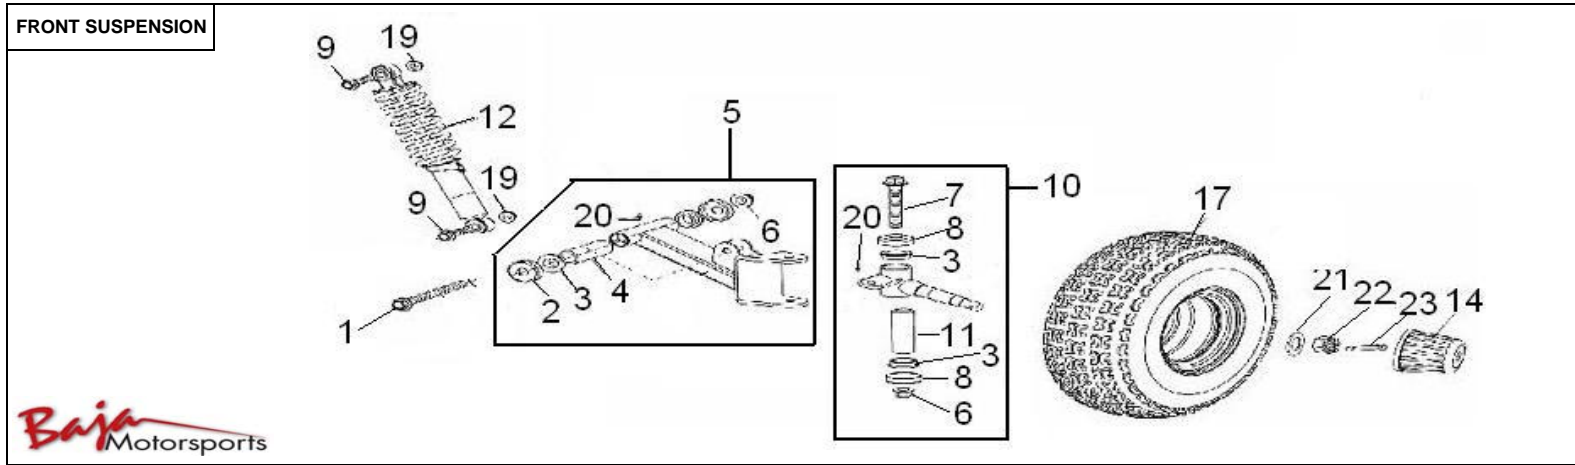

SD65

FRAME						
Item No.	Part No.	UPC Number	Description	Baja Description	Qty Shipped per order	Qty.
1			MAIN FRAME		1	1
2	SD65-101		ROLL CAGE SUPPORT		1	2
3	SD65-102		500 FR. SUPPORT TUBE		1	2
4	WD90-146		BOLT, M8X55	BOLT M8-1.25X55, ALLEN (PT)	1	8
5	SD65-103		SPHERICAL WASHER, φ25	WASHER SPHERICAL, M8X16	4	16
6	DN150-110		NUT, M8	NUT M8-1.25X10, FLANGE SELF LOCK	5	6
7			PLASTIC CAP, φ25(R12.5)	AVAILABLE WITH SD65-101, SD65-102 & 112		8
8	DN150-236		FLAT WASHER, M8	WASHER M8X19X2, PLATE	3	10
9	SD65-106		SEAT, DRIVER		1	1
9.5	SD65-107		SEAT, PASSENGER		1	1
10	BA90S-225		BOLT, M8X50	BOLT M8-1.25X20, HEX (FT)	2	2
11	WD90-238		BOLT, M10X1.25X20	BOLT M10-1.25X20, HEX (FT)	1	5
12	WD50-469		FLAT WASHER, M10	WASHER M12X23X1, PLATE	2	5
13	DN150-135		NUT, M10	NUT M10-1.25X10, FLANGE SELF LOCK	5	5
14	SD65-108		SEATBELT		1	2
15	DN150-14		SPHERICAL WASHER, φ32	WASHER SPHERICAL, M8X32	2	4

Item No.	Part No.	UPC Number	Description	Baja Description	Qty Shipped per order	Qty.
1	BB65-267		BOLT, M12X1.25X135	BOLT M12-1.25X80, FLANGE (PT)	1	2
2			DUST COVER	AVAIABLE WITH SD65-119 & SD65-120		4
3			NYLON BUSHING, FR. A-ARM	AVAIABLE WITH SD65-119, SD65-120, SD65-122 & SD65-123		8
4			COLLAR, FR. A-ARM	AVAIABLE WITH SD65-119 & SD65-120		2
5	SD65-119		FR. A-ARM(LH)		1	1
5	SD65-120		FR. A-ARM(RH)		1	1
6	DN150-60		NUT, M12X1.25	NUT M12-1.25X12, FLANGE SELF LOCK	5	4
7	BB65-343		BOLT, M12X1.25X105	BOLT M12-1.25X105, FLANGE (PT)	2	2
8			THICK DUST COVER	AVAILABLE WITH SD65-122 & SD65-123		4
9	BA150-355		BOLT, M10X1.25X40	BOLT M10-1.25X40, FLANGE (PT)	2	4
10	SD65-122		FR. KNUCKLE SUPPORT, LH		1	1
10	SD65-123		FR. KNUCKLE SUPPORT, RH		1	1
11			BUSHING, FR. KNUCKLE SUPPORT	AVAILABLE WITH SD65-122 & SD65-123		2
12	SD65-125		FRONT SHOCK		1	2
14	DN150-188		TIRE CAP		1	2