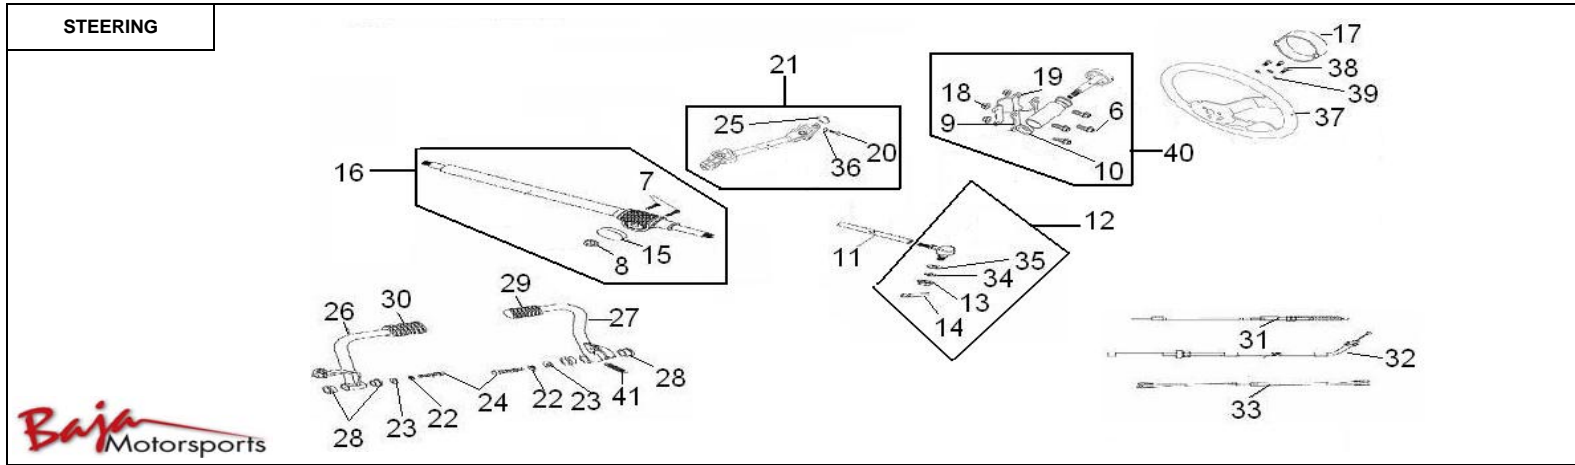

SD65

FRAME						
Item No.	Part No.	UPC Number	Description	Baja Description	Qty Shipped per order	Qty.
1			MAIN FRAME		1	1
2	SD65-101		ROLL CAGE SUPPORT		1	2
3	SD65-102		500 FR. SUPPORT TUBE		1	2
4	WD90-146		BOLT, M8X55	BOLT M8-1.25X55, ALLEN (PT)	1	8
5	SD65-103		SPHERICAL WASHER, φ25	WASHER SPHERICAL, M8X16	4	16
6	DN150-110		NUT, M8	NUT M8-1.25X10, FLANGE SELF LOCK	5	6
7			PLASTIC CAP, φ25(R12.5)	AVAILABLE WITH SD65-101, SD65-102 & 112		8
8	DN150-236		FLAT WASHER, M8	WASHER M8X19X2, PLATE	3	10
9	SD65-106		SEAT, DRIVER		1	1
9.5	SD65-107		SEAT, PASSENGER		1	1
10	BA90S-225		BOLT, M8X50	BOLT M8-1.25X20, HEX (FT)	2	2
11	WD90-238		BOLT, M10X1.25X20	BOLT M10-1.25X20, HEX (FT)	1	5
12	WD50-469		FLAT WASHER, M10	WASHER M12X23X1, PLATE	2	5
13	DN150-135		NUT, M10	NUT M10-1.25X10, FLANGE SELF LOCK	5	5
14	SD65-108		SEATBELT		1	2
15	DN150-14		SPHERICAL WASHER, φ32	WASHER SPHERICAL, M8X32	2	4

Item No.	Part No.	UPC Number	Description	Baja Description	Qty Shipped per order	Qty.
1	BB65-267		BOLT, M12X1.25X135	BOLT M12-1.25X80, FLANGE (PT)	1	2
2			DUST COVER	AVAIABLE WITH SD65-119 & SD65-120		4
3			NYLON BUSHING, FR. A-ARM	AVAIABLE WITH SD65-119, SD65-120, SD65-122 & SD65-123		8
4			COLLAR, FR. A-ARM	AVAIABLE WITH SD65-119 & SD65-120		2
5	SD65-119		FR. A-ARM(LH)		1	1
5	SD65-120		FR. A-ARM(RH)		1	1
6	DN150-60		NUT, M12X1.25	NUT M12-1.25X12, FLANGE SELF LOCK	5	4
7	BB65-343		BOLT, M12X1.25X105	BOLT M12-1.25X105, FLANGE (PT)	2	2
8			THICK DUST COVER	AVAILABLE WITH SD65-122 & SD65-123		4
9	BA150-355		BOLT, M10X1.25X40	BOLT M10-1.25X40, FLANGE (PT)	2	4
10	SD65-122		FR. KNUCKLE SUPPORT, LH		1	1
10	SD65-123		FR. KNUCKLE SUPPORT, RH		1	1
11			BUSHING, FR. KNUCKLE SUPPORT	AVAILABLE WITH SD65-122 & SD65-123		2
12	SD65-125		FRONT SHOCK		1	2
14	DN150-188		TIRE CAP		1	2