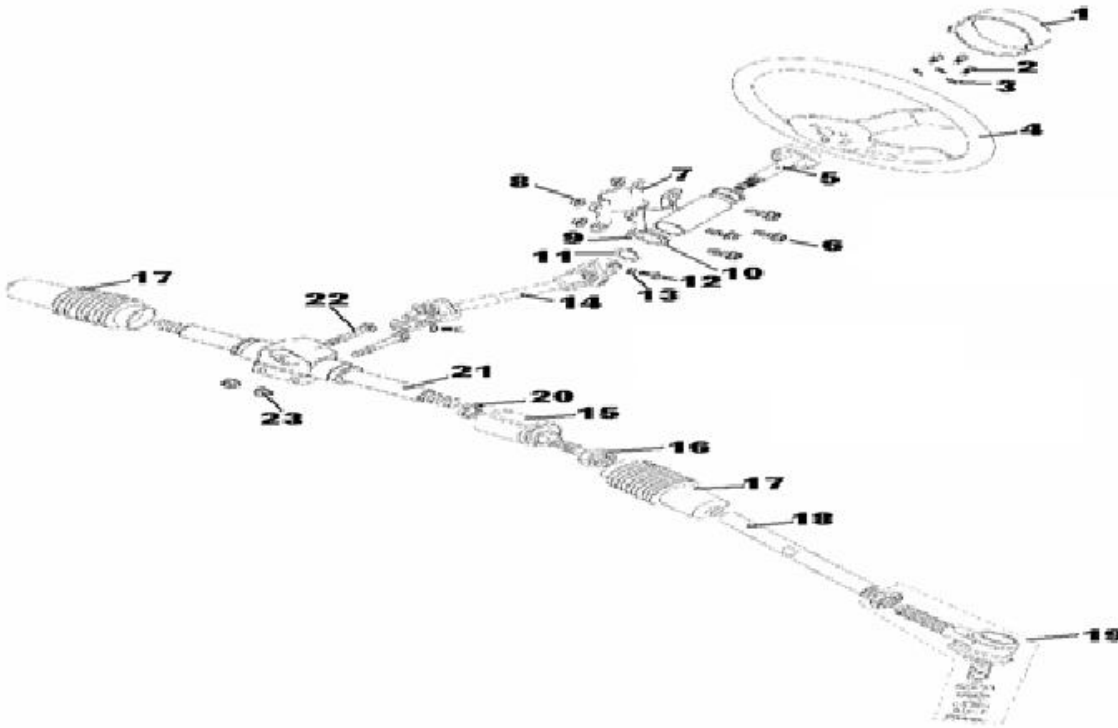

018	BR150S-239	HAND BRAKE BAR COMP.	1
019	BR150S-240	U-JOINER #2	1
020	BR150S-241	BRAKE PEDAL COVER	2
021	BR150S-242	WASHER F8(GB97.1)	2
022	BR150S-243	FR. BRAKE CALIPER.L	1
023	BR150S-244	OIL PIPE#1	1
023	BR250-611	OIL PIPE#1	1
024	BR150S-245	FR. BRAKE CALIPER.R	1
025	BR150S-246	MASTER CYLINDER	1
026	BR250-144	OIL PIPE#2	1
027	BR250-145	RR. BRAKE CALIPER ASSY. W/BACKET	1
028	BR150S-249	NUT, M8(GB6187)	2
029	BR150S-250	SPINDLE PIN	1
030	BR150S-251	BOLT, M8X20(GB5783)	2
031	BR150S-252	REVERSE BAR COMP.	1
032	BR150S-253	FR. BRAKE PADS, FR. BRAKE PUMP	2
033	BR250-146	PADS, REAR BRAKE	1
034	BR150S-255	REVERSE LEVER COVER	2
035	BR150S-256	WASHER, F6(GB97.1)	3
036	BR150S-257	BOLT M8-1.25X30, FLANGE (FT)	2
037	BR150S-258	THROTTLE PEDAL COVER	1

Steering [Image]

Steering

Item No	Part Number	Description	Qty
	BR150S-627	STEERING FLANGE BRACKET, BLACK	1
001	BR150S-259	STEERING WHEEL CAP	1
002	BR150S-260	BOLT: M6X12(GB5783)	3
003	BR150S-261	LOCK WASHER F6(GB93)	3
004	BR150S-262	STEERING WHEEL	1