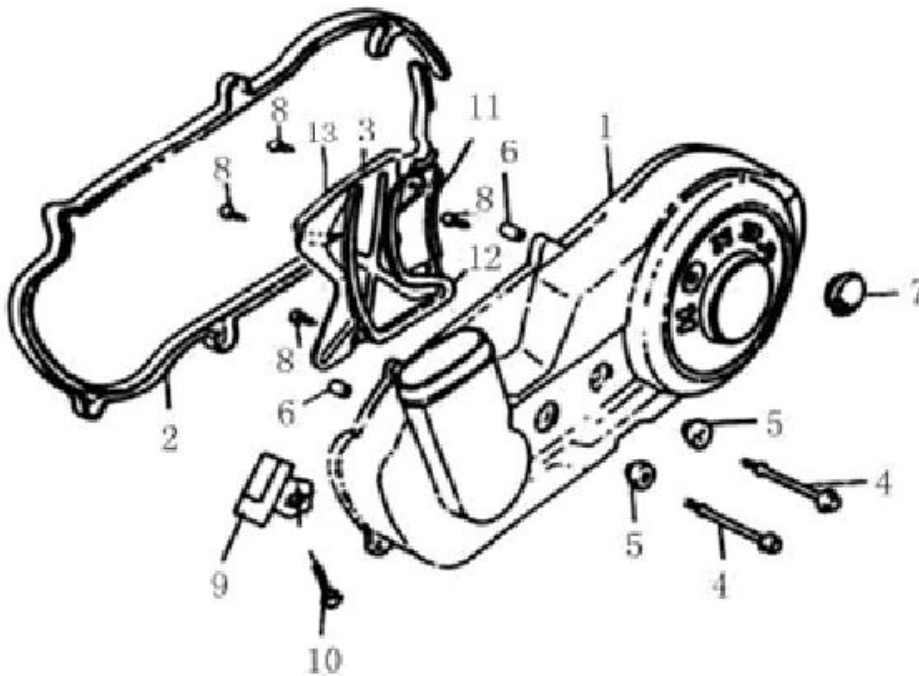

006	BR250-249	GASKET, CRANKCASE	1
007	BR250-250	CRANKCASE, LEFT	1
009	BR250-251	INNER MACHINE OIL PIPE COMP	1
010	BR250-252	INNER MACHINE OIL PIPE SEALING RING	2
011	BR250-253	HEAT INSULATION	1
012	BR250-254	STUD BOLT B	1
013	BR250-255	STUD BOLT A	3
014	BR250-256	BEARING	1
016	BR250-257	OIL SEAL	1
017	BR250-258	CRANK OIL SEAL	1
018	BR250-259	NUT M8	1
019	BR250-260	BOLT M6?12	1
020	BR250-261	DOWEL PIN	2
021	BR250-262	BOLT M6?60	5
022	BR250-263	BOLT M6?70	3
023	BR250-264	BOLT M6?125	1
024	BR250-265	BEARING	1
025	BR250-266	OIL SEAL	1
030	BR250-267	NEEDLE BEARING	1

Left Crankcase Cover [Image]

Left Crankcase Cover

Item No	Part Number	Description	Qty
001	BR250-268	COVER, LEFT CRANKCASE	1
002	BR250-269	WASHER CASE, L. COVER	1
003	BR250-270	VENT GUIDE PLATE	1
004	BR250-271	BOLT	2
005	BR250-272	RUBBER CUSHION	2
006	BR250-273	DOWEL PIN	2
007	BR250-274	CAP BOLT	1