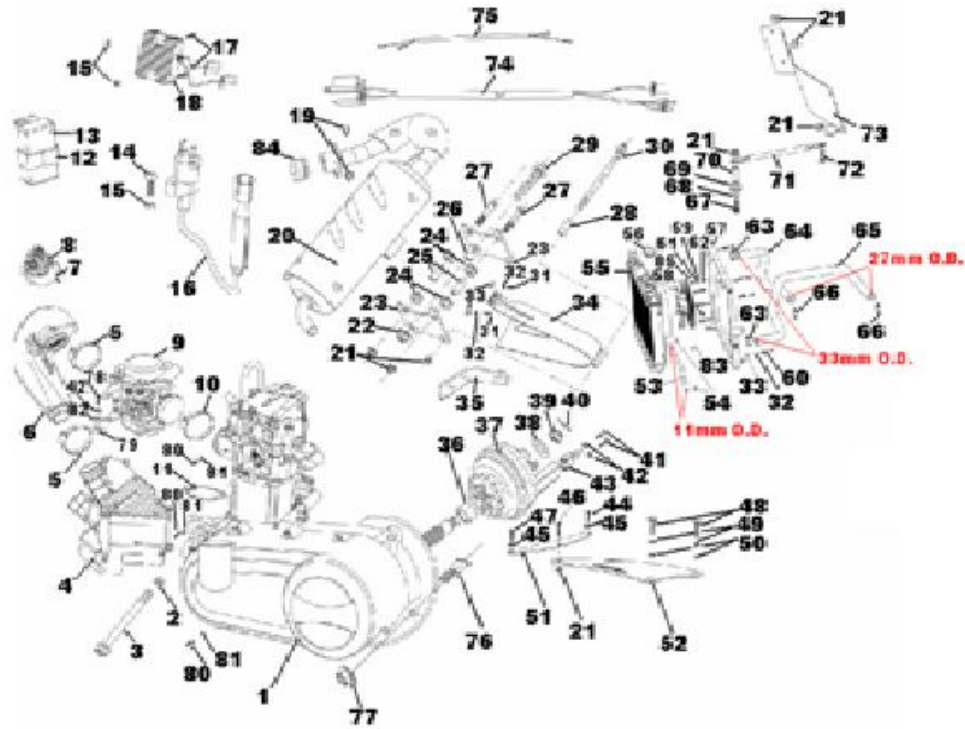

Engine

Item No	Picture	Part Number	Description	Qty
001		BR250-465	ENGINE (250CC GO KART)	1
002		BR250-160	NUT	1
003		BR250-161	BOLT	1
004		BR250-162	AIR CLEANER	1
005		BR250-163	CLAMP, AIR BOX	2
006		BR250-164	HOSE, AIR BOX	1
008		BR250-166	RELAY, STARTER	1
010		BR250-168	CLAMP, CARBURETOR	1
011		BR250-169	CLAMP, LH COVER	1
013		BR250-171	CDI	1
014		BR250-172	BOLT M6X20	1
015		BR250-173	NUT M6	3
016		BR250-174	IGNITION COIL	1
017		BR250-175	BOLT M6X30	2
018		BR250-176	RECTIFIER	1
019		BR250-177	NUT M8	2
020		BR250-178	EXHAUST	1
020		BR250-614	MUFFLER NEW	1
021		BR250-179	SELF-LOCK NUT M8	8
021		BR250-615	FLANGE NUT	3
022		BR250-180	SELF-LOCK NUT M12X1.25	1
022		BR250-616	BOLT, M6X20	7
023		BR250-181	INSTALLATION PLATE, MUFFLER	2
023		BR250-617	WASHER 5	3
024		BR250-182	RUBBER WASHER, MUFFLER	4
024		BR250-618	WASHER 6	1
025		BR250-183	INSTALLATION COLLAR, MUFFLER	2