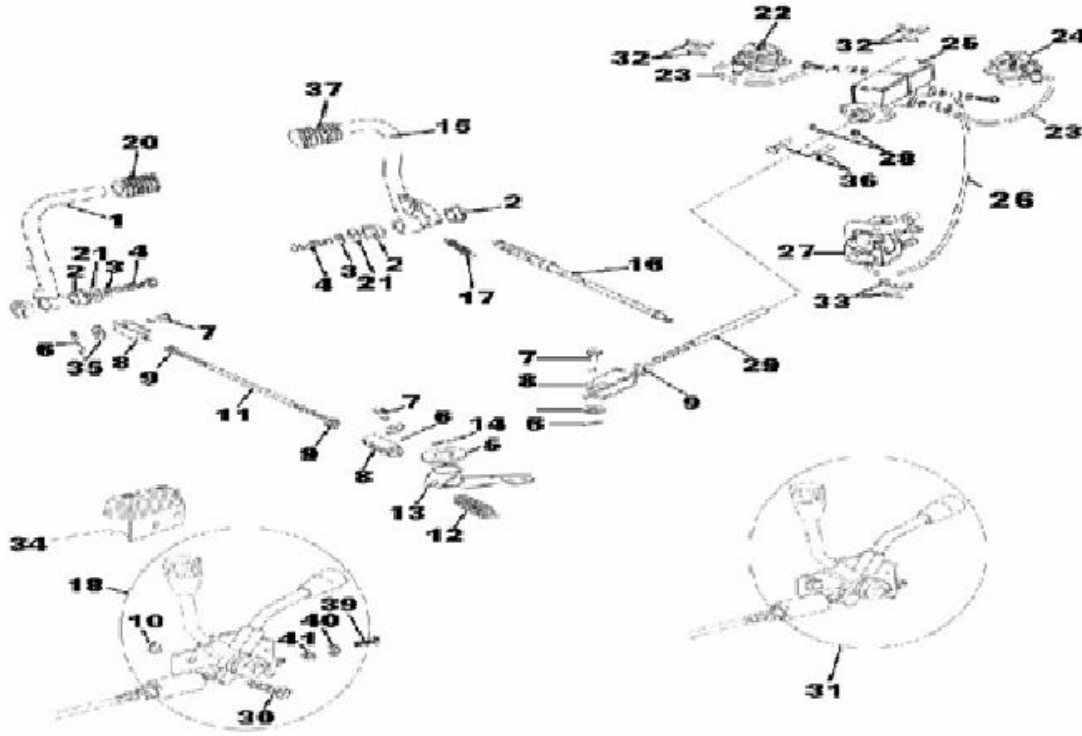

021	BR150S-187	WASHER F12(GB97.1)	2
022	BR150S-188	NUT, M12(GB6171)	2
023	BR150S-189	SAFETY BELT	2
024	BR150S-190	BOLT M10X1.25X20 (GB5786)	2
025	BR150S-191	WASHER F10(GB97.1)	3
026	BR150S-192	NUT M10-1.25X10, FLANGE SELF LOCK	3
027	BR150S-212	SPRING WASHERF12(GB93)	2

Pedals [Image]

Pedals

Item No	Part Number	Description	Qty
	BR150S-625	BRAKE PEDAL, BLACK	1
	BR150S-626	GAS PEDAL, BLACK	1
001	BR150S-222	BRAKE PEDAL, RED	1
002	BR150S-223	PEDAL BUSH	4
003	BR150S-224	SPRING WASHER, F8(GB93)	2
004	BR150S-225	BOLT, M8X15(GB5783)	2
005	BR150S-226	WASHER, F12(GB97.1)	1
006	BR150S-227	COTTER PIN, 2X20(GB91)	3
007	BR150S-228	AXIS PIN, 6X16(GB882)	3
008	BR150S-229	U-JOINT	3
009	BR150S-230	HEX NUT M8(GB6170)	3
010	BR150S-231	LOCKING NUT, M8(GB6187)	4
011	BR150S-232	REAR BRAKE TENSION ROD	1
012	BR150S-233	REAR BRAKE RETURN SPRING	1
013	BR150S-234	BRAKE ARM	1
014	BR150S-235	COTTER PIN 2.5X35(GB91)	1
015	BR150S-236	GAS PEDAL, RED	1
016	BR250-143	CABLE, THROTTLE	1
017	BR150S-238	THROTTLE RETURN SPRING	1