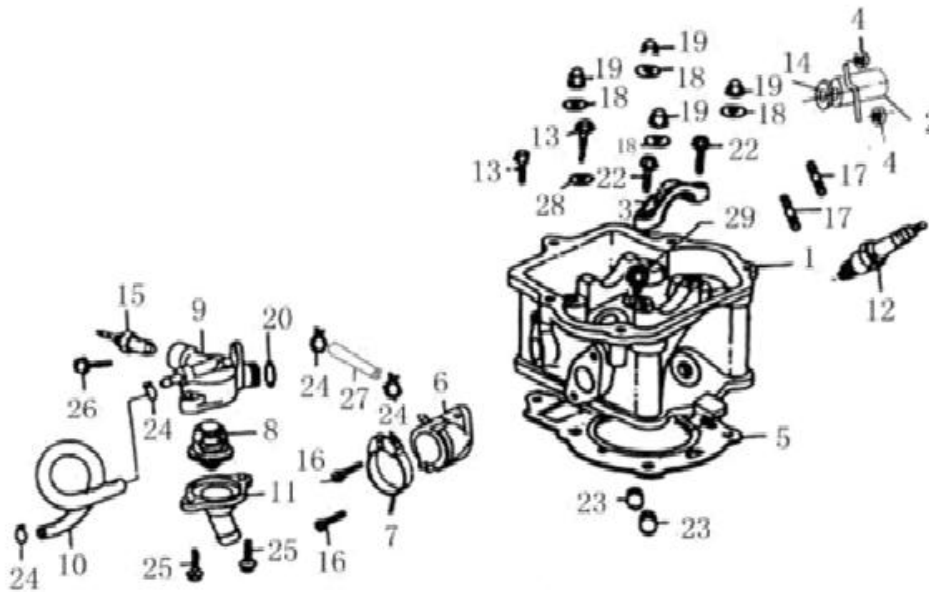

018	BR250-327	O RING	1
019	BR250-328	O RING	2
020	BR250-329	BOLT M5X16	1
021	BR250-330	WASHER	2
022	BR250-331	DOWEL PIN	2
023	BR250-332	BOLT M6?12	3
024	BR250-333	BOLT M6?25	1
025	BR250-334	BOLT M6?50	3
026	BR250-335	BOLT M6?55	1
027	BR250-336	SHOCK ABSORPTION BUSH	1
029	BR250-337	AIR FILTER RIGID BEARING	1
030	BR250-338	SEPARATOR KIT (INSIDE OF CYLINDER HEAD C	1

Cylinder Head [Image]

Cylinder Head

Item No	Part Number	Description	Qty
001	BR250-339	CYLINDER HEAD	1
002	BR250-340	VENT-PIPE FLANGE COMP	1
003	BR250-341	CAMSHAFT FIXED STAND	1
004	BR250-342	NUT	2
005	BR250-343	GASKET, CYLINDER HEAD	1
006	BR250-344	INTAKE PIPE	1
007	BR250-345	CLIP COMP	1
008	BR250-346	THERMOSTAT	1
009	BR250-347	CONSTANT TEMPERATURE IMPLEMENT COMP	1
010	BR250-348	CARBURETOR COOLING RUBBER PIPE I	1
011	BR250-349	COVER, CONSTANT TEMPERATURE IMPLEMENT	1
012	BR250-350	SPARK PLUG	1
013	BR250-351	BOLT M6X25	2
014	BR250-352	VENT-PIPE SEALING BUSH	1