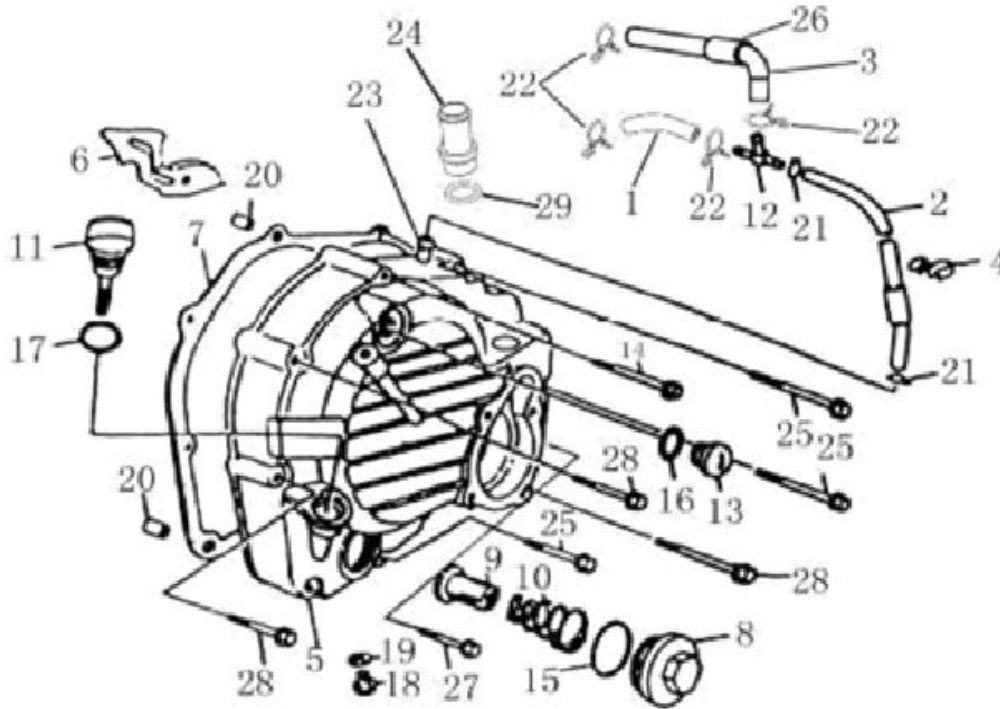

008	BR250-275	CROSS RECESS PAN HEAD SCREW	4
009	BR250-276	FIXED CABLE CLIP COMP.	1
010	BR250-277	BOLT M6*16	1
011	BR250-278	DUSTPROOF BAR(A) INSIDE OF L.COVER.CASE	1
012	BR250-279	DUSTPROOF BAR(B) INSIDE OF L.COVER.CASE	1
013	BR250-280	WASHER, SEALING(INSIDE OF L.COVER.CASE)	1

Vent [Image]

Vent

Item No	Part Number	Description	Qty
001	BR250-281	VENTILATE HOSE	1
002	BR250-282	VENTILATE HOSE	1
003	BR250-283	VENTILATE HOSE	1
004	BR250-284	HOSE FIXED CARD	1
005	BR250-285	COVER, RIGHT CRANKCASE	1
006	BR250-286	BAFFLE	1
007	BR250-287	GASKET, RIGHT CRANKCASE COVER	1
008	BR250-288	BOLT, OIL SCREEN COVER	1
009	BR250-289	OIL SCREEN	1
010	BR250-290	SPRING, OIL SCREEN	1
011	BR250-291	GAUGE OIL LEVEL	1
012	BR250-292	EXHAUST GAS BRANCH JOINT	1
013	BR250-293	BOLT	1
014	BR250-294	BOLTM6*80	1
015	BR250-295	O-RING 30X3.55	1
016	BR250-296	O RING	1
017	BR250-297	O-RING 18X3.55	1
018	BR250-298	OIL DRAINING BOLT M12*1.5	1
019	BR250-299	WASHER 12	1
020	BR250-300	DOWEL PIN	2