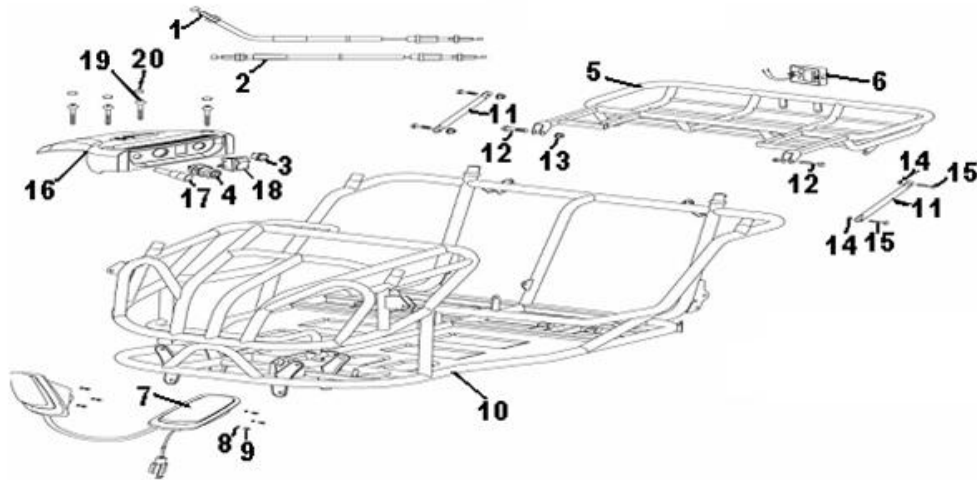

Frame [Image]

Frame

Item No	Part Number	Description	Qty
	DN150-815	KEYS (1 SET)	1
	BR150S-554	HEAD LIGHT BULB	2
001	BR250-561	CABLE, PARKING BRAKE	1
001	BR250-601	CABLE, PARKING BRAKE	1
002	BR250-600	CABLE, REVERSE	1
002	BR250-602	CABLE, REVERSE	1
003	BR150S-102	ENGINE STOP BUTTON	1
004	BR150S-103	IGNITION START SWITCH	1
005	BR150S-535	REAR CARGO RACK RED	1
006	BR150S-105	TAIL LAMP	1
007	BR150S-106	HEADLIGHT SET	1
008	BR150S-107	WASHER F6(GB93)	6
009	BR150S-108	BOLT, M6X12(GB70)	6
010	BR250-100	FRAME	1
011	BR250-101	BACK SUPPORT BAR	2
012	BR150S-111	BOLT M8 X40(GB5783)	2
013	BR150S-112	NUT LOCKING FLANGE M8(GB6187)	2
014	BR150S-113	NUT M10-1.25X10, FLANGE SELF LOCK	4
015	BR150S-114	BOLT M10X1.25X25(GB5786)	4
016	BR250-102	DASHBOARD	1
017	BR250-103	WATER TEMPERATURE INDICATOR	1
018	BR250-104	LIGHT SWITCH	1
019	BR250-105	BOLT, M6X16	4
020	BR250-106	BOLT CAP	4

Brushguards [Image]