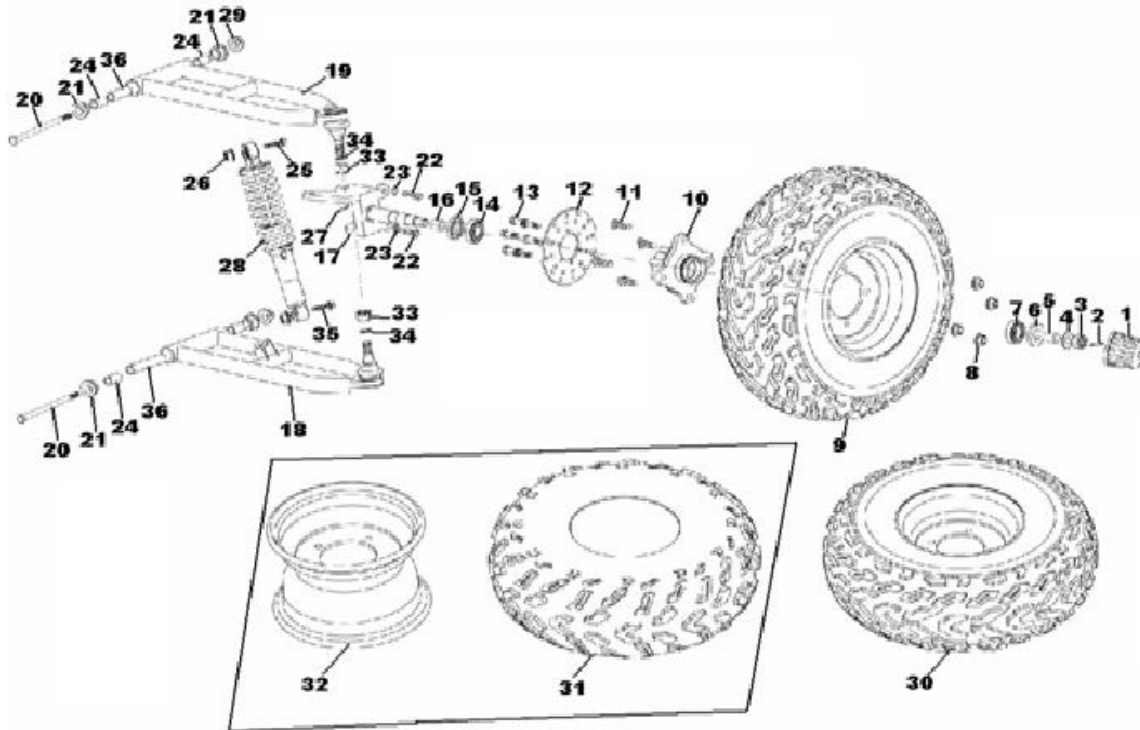

008	BR150S-289	HUB, REAR WHEEL	2
009	BR150S-290	WHEEL HUB STUDS(GB5782)	8
010	BR150S-291	BOLT M8X60	6
011	BR150S-292	OIL SEAL30X55X12(GB5782)	1
012	BR150S-293	BEARING 6006	2
013	BR150S-294	BEARING BASE	2
014	BR150S-295	NUT M8(GB6170)	6
015	BR150S-296	BOLT HHFS M8 X 25(GB5787)	8
016	BR250-148	SPROCKET, DRIVEN 33	1
017	BR250-149	AXLE	1
017	BR250-612	AXLE NEW	1
018	BR250-150	BRAKE DISC	1
019	BR150S-544	REAR RIM SILVER	2
020	BR150S-301	REAR TIRE 22X10-10	2
022	BR150S-303	WASHER F8 GB93	6
023	BR250-153	DRIVE CHAIN 50	1
024	BR150S-305	NUT M8(GB6187)	8
025	BR150S-306	OIL SEAL30X56X12(GB5782)	1

Front Suspension [Image]

Front Suspension

Item No	Part Number	Description	Qty
	BR150S-324	SPINDLE FR. RH	1
	BR150S-326	A-ARM DOWN RH	1
	BR150S-328	A-ARM UPPER RH	1
001	BR150S-307	CAP, HUB	2
002	BR150S-308	PIN SPLIT 2.5X35 (GB91)	2
003	BR150S-309	NUT CASTLE M14X1.5 (GB9459)	2
004	BR150S-310	WASHER F10 (GB96)	2
005	BR150S-311	BUSHING BRASS 27X5X8	2